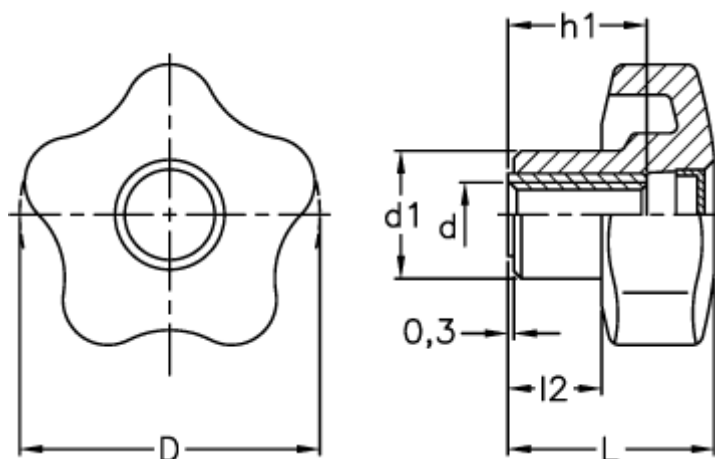

Article number: 23020698432
Description: E+G Lobe knob
VCT.32 B-M5-C2, orange cap

Measures

D = 32
d1 = 15
d 6H = M5
h1 = 12
L = 23.0
l2 = 10